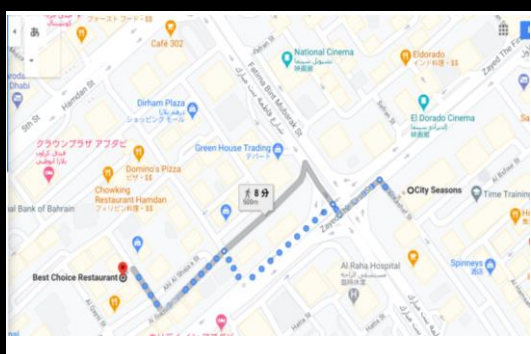

Japanese Juice (Apple/Grape/White Grape)...AED11.55
Coke, Diet Coke, Sprite, Fanta...AED6.30
Mineral Water...AED4.20

LOCATION

Open Hours

【Weekdays and Saturday】

Lunch Time: 11:00-15:00

Dinner Time: 18:00-22:00